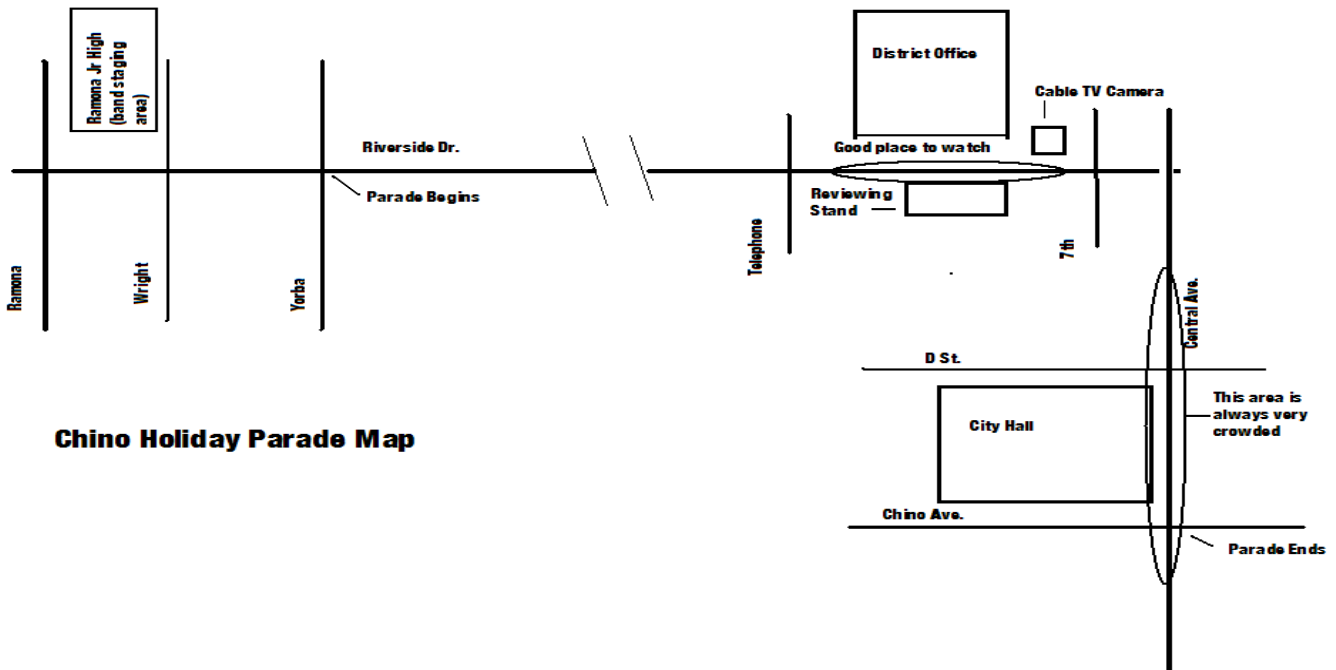

## Chino Holiday Parade December 12, 2009

7:15 AM	Band room opens
7:30	Call Time
	-Roll
	-Load equipment
	-Dress
8:20	Load buses
8:30	Depart for Chino
9:00	Arrive at band staging area
	-Trailers Unload
9:00	Parade begins (Riverside & Yorba)
	-Move to form-up area
	-Warm-up Arcs
9:45	Estimated step-off time
10:45	Return to buses at end of parade route.
	-Load
11:45	Depart
	-Winds, guard and battery to School
	-Front Ensemble to Barnes and Noble
12:00	Arrive
	-Front Ensemble unload
12:30	Pick-up Time for Winds, guard and battery from school
1:30	Front Ensemble performance
2:15	Pack
2:45	Return to Ayala
3:00	Pick up time

**Chino Holiday Parade Map**